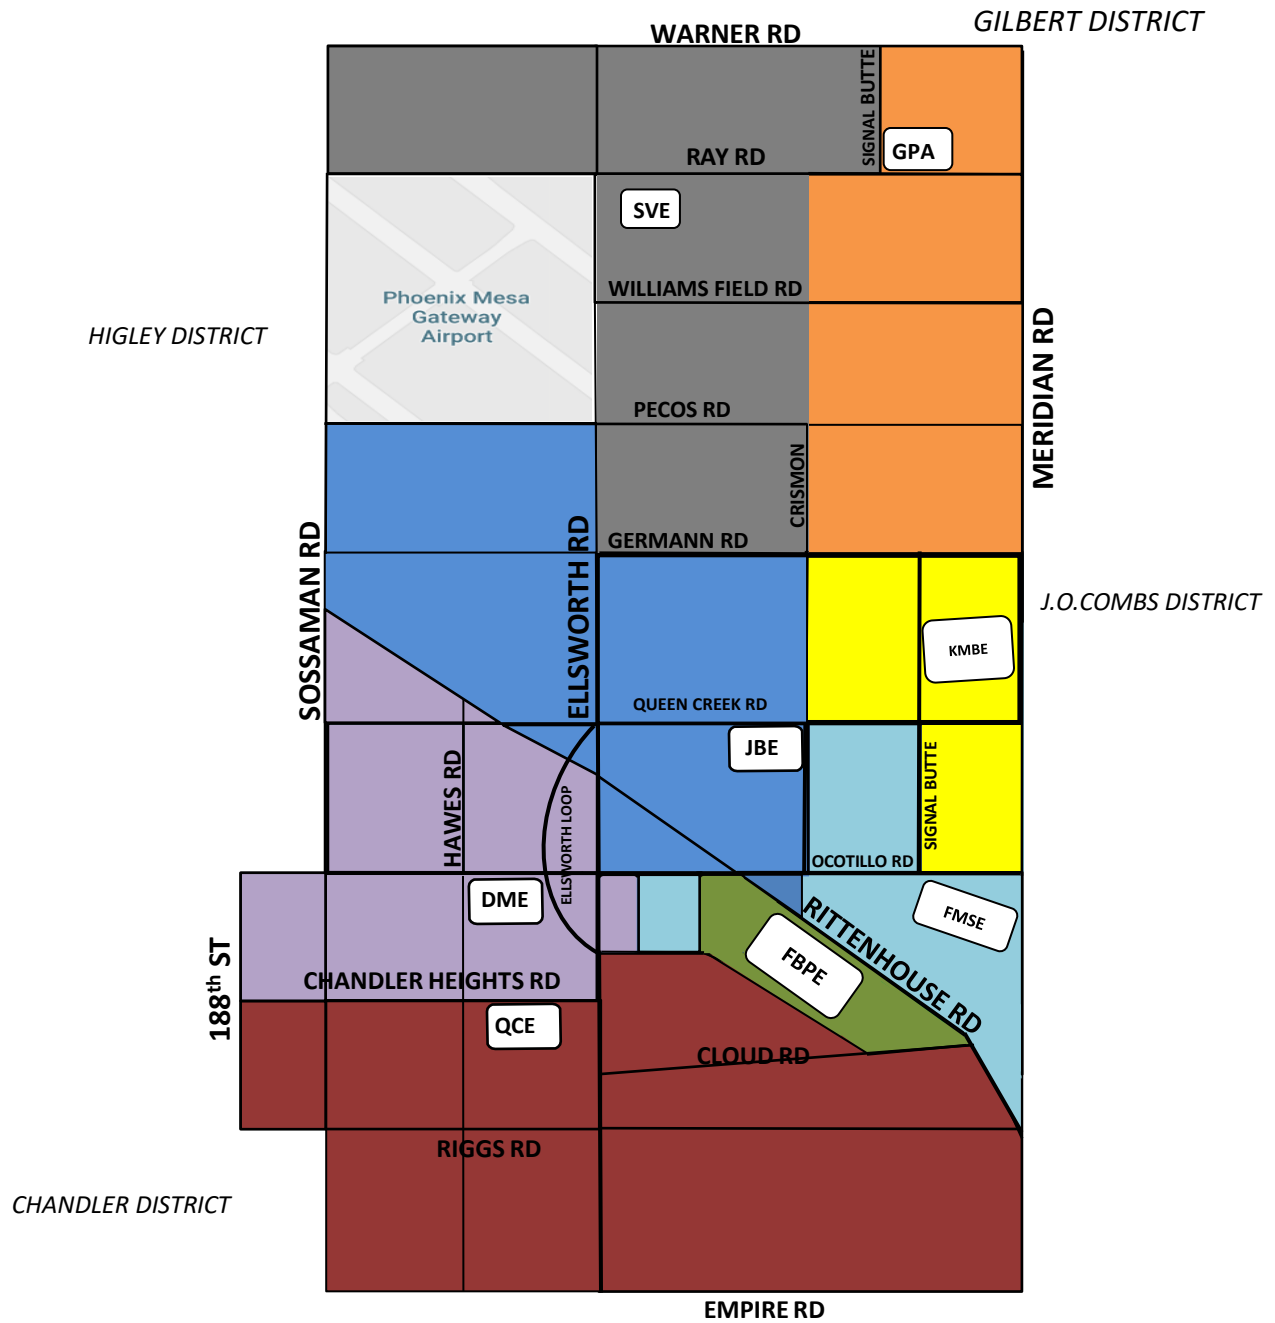

# Elementary Boundaries Starting in SY 20-21

Color:	School Site:	Grade(s):
	Gateway Polytechnic Academy	PreK-6
	Silver Valley Elementary	PreK-6
	Jack Barnes Elementary	PreK-6
	Desert Mountain Elementary	K-6
	Frances Brandon-Pickett Elementary	K-6
	Queen Creek Elementary	PreK-6
	Faith Mather Sossaman Elementary	K-6
	Katherine Mecham Barney Elementary	K-6